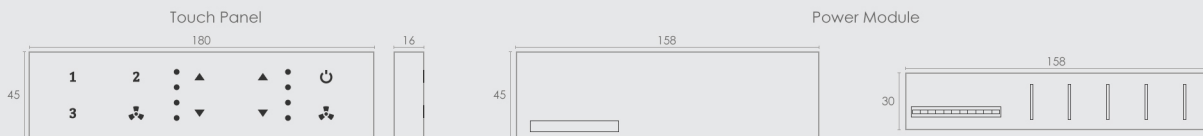

8F2

Inductive Load
100W

Capacitive Load
400W

Resistive Load
1000W

MRP : 6,700/-

Lights & other appliances

Regular Wiring