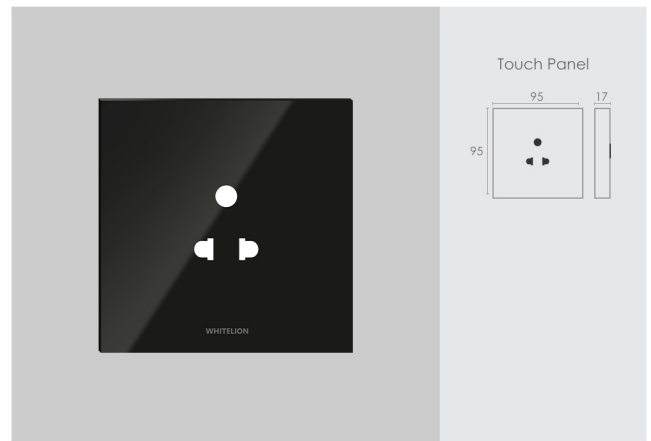

Lights & other appliances

Regular Wiring

2M

MRP : 3,990/-

Inductive Load **100W** Capacitive Load **400W** Resistive Load **1000W**

Lights & other appliances

Regular Wiring

2P6A/13A