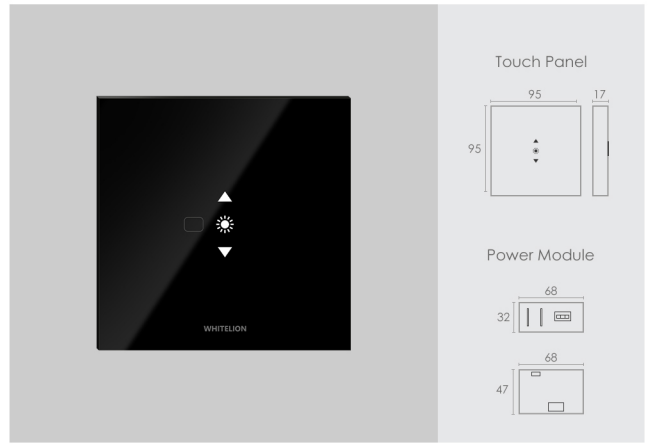

2SAC

MRP : 5,490/-

Dimming CC type lights

Inductive Load - Capacitive Load **200W** Resistive Load **350W**

Regular Wiring