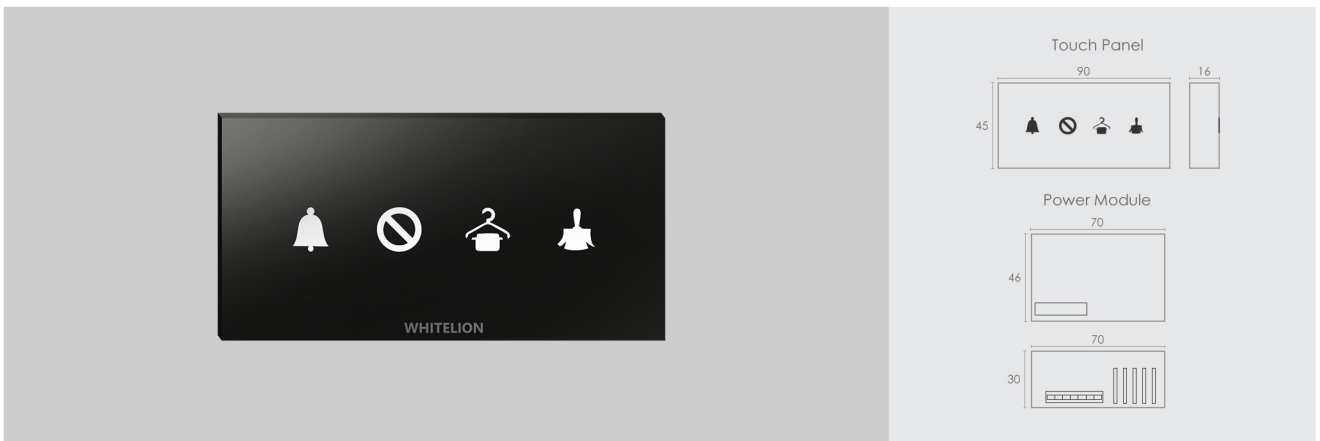

4HISC

MRP : 6,260/-

Inductive Load - Capacitive Load - Resistive Load -

Mood lighting
Hospitality control

Special Wiring

Hospitality

4HO

MRP : 4,140/-