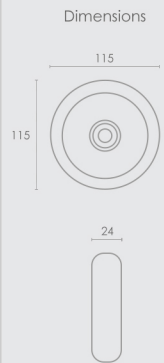

MRP : 2,160/-

Control via Mobile App, Voice (Alexa etc)

Inductive Load - Capacitive Load - Resistive Load -

MW.C.101

MRP : 2,340/-

Switchless (Motion Detected) control

Inductive Load **50W** Capacitive Load **250W** Resistive Load **500W**