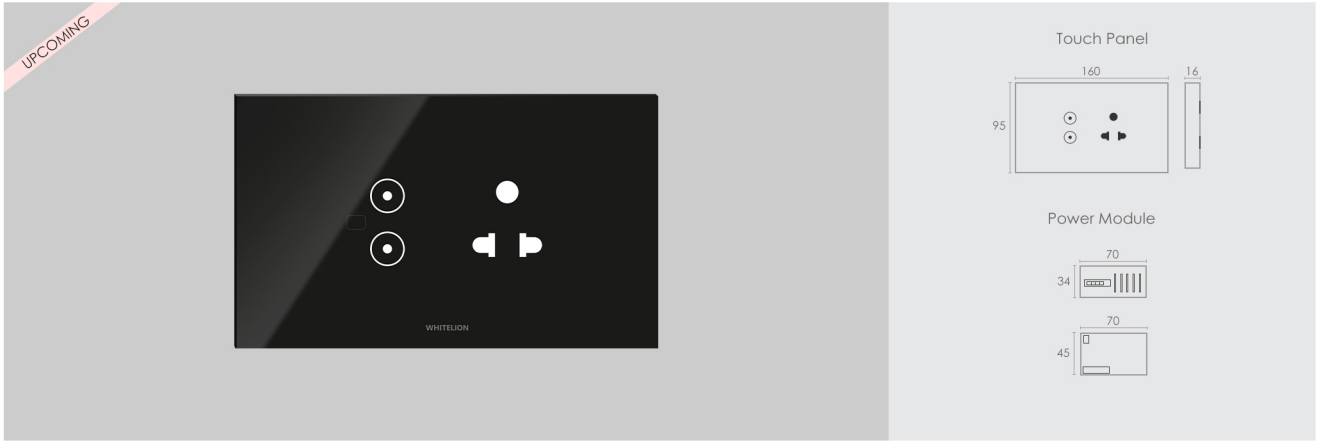

Inductive Load
100W

Capacitive Load
400W

Resistive Load
1000W

Light, other appliances
and plug application

Regular Wiring

All prices are same for both black and white colors.

Available in

QUARTZ switches