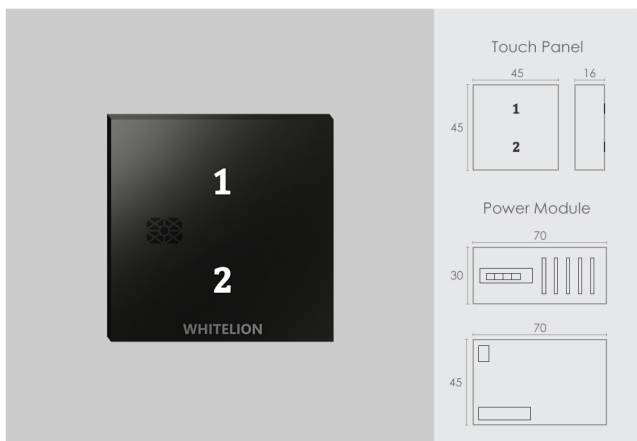

2M

MRP : 2,450/-

Inductive Load
100W

Capacitive Load
400W

Resistive Load
1000W

Lights & other
appliances

Regular Wiring