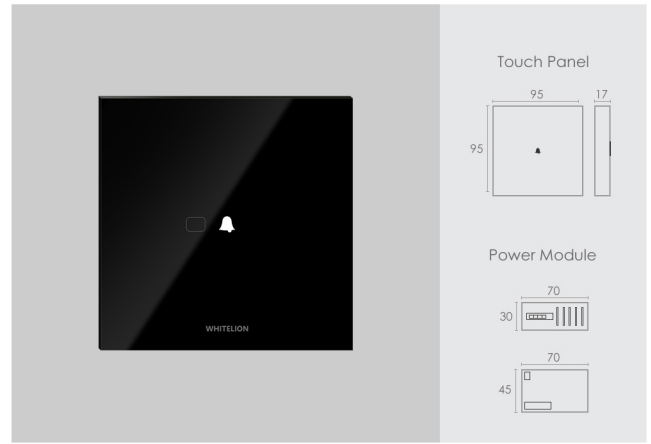

2B

MRP : 2,890/-

Inductive Load **100W**   Capacitive Load **400W**   Resistive Load **1000W**

Bell Switches

Regular Wiring