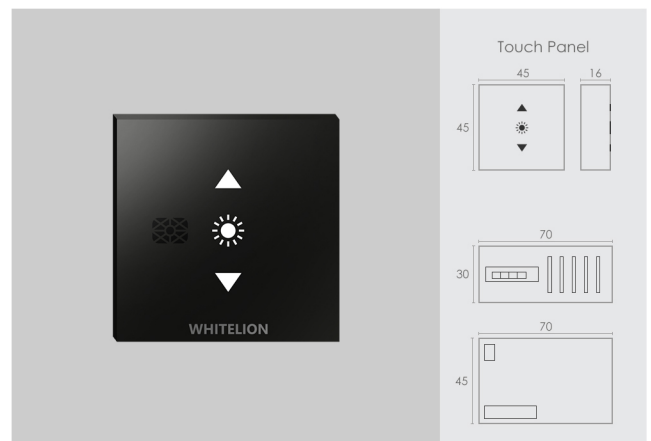

2SAC

MRP : 3,450/-

Inductive Load
-

Capacitive Load
200W

Resistive Load
350W

Dimming CC
type lights

Regular Wiring

All prices are same for both black and white colors.

Available in