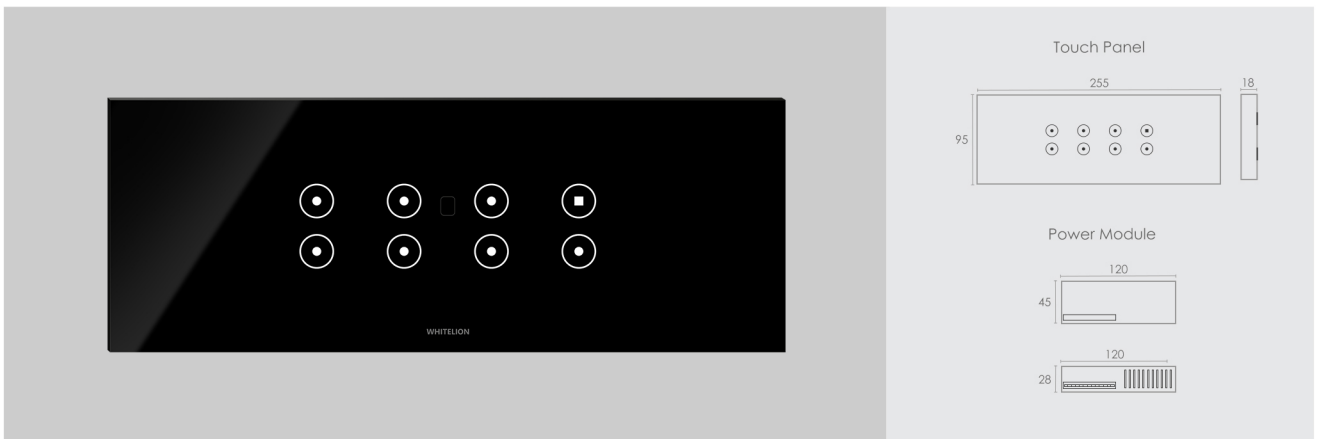

MRP : 8,150/-

Inductive Load
100W

Capacitive Load
400W

Resistive Load
1000W

Lights & other
appliances

Regular Wiring

6M

MRP : 7,650/-