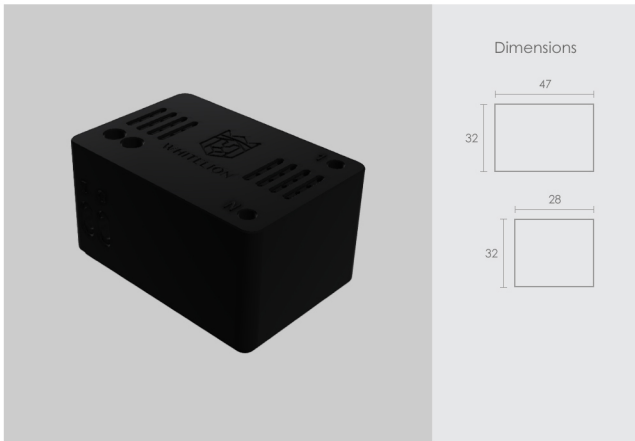

ACCESSORIES

High Load

MRP : 790/-

Appliances upto 16A

Inductive Load **450W**   Capacitive Load **1000W**   Resistive Load **4500W**

Regular Wiring