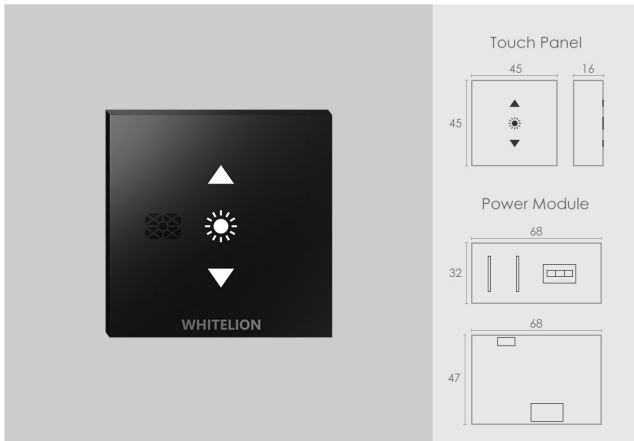

POSH switches

2SDC

MRP : 3,450/-

Dimming CV
type lights

Inductive Load
-

Capacitive Load
120W

Resistive Load
-

Special Wiring