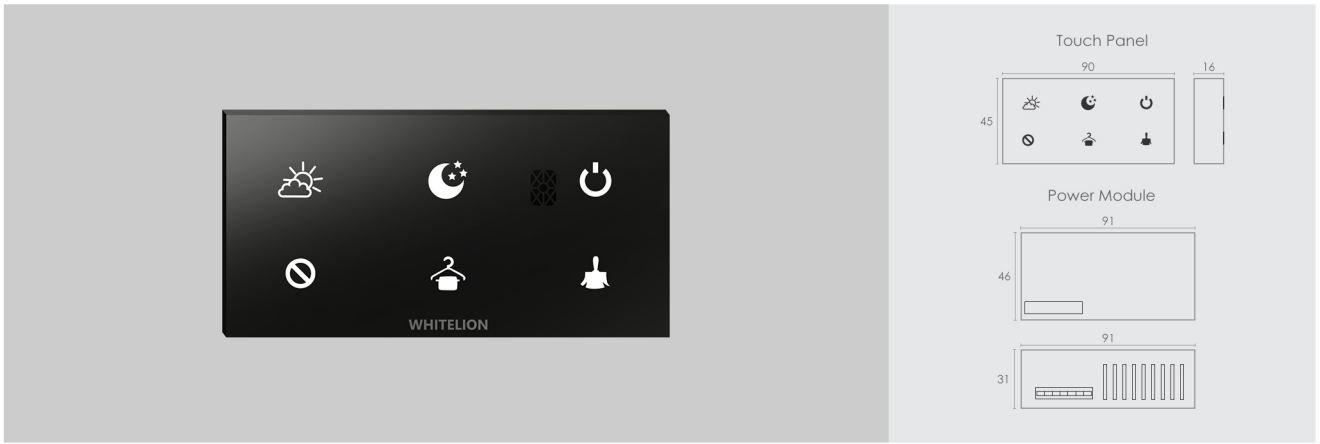

MRP : 3,900/-

Inductive Load **100W** Capacitive Load **400W** Resistive Load **1000W**

Hospitality Control

Special Wiring

Hospitality

All prices are same for both black and white colors.

Available in

POSH switches