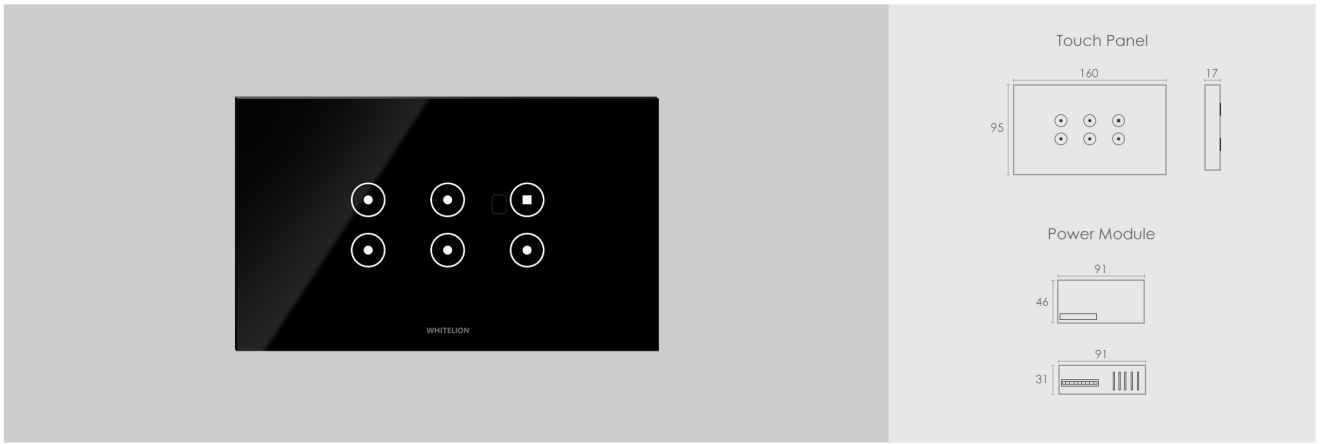

Inductive Load
100W

Capacitive Load
4000W

Resistive Load
1000W

Hospitality
Control

Special Wiring

All prices are same for both black and white colors.

Available in

QUARTZ switches