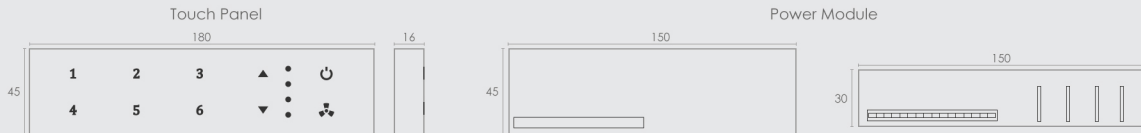

Lights & other appliances 

Regular Wiring

All prices are same for both black and white colors.

Available in 

POSH switches

8F

Inductive Load
100W

Capacitive Load
400W