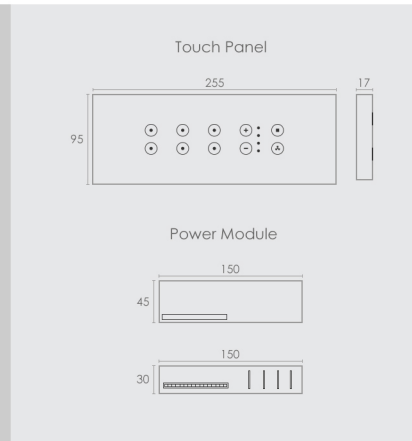

QUARTZ switches