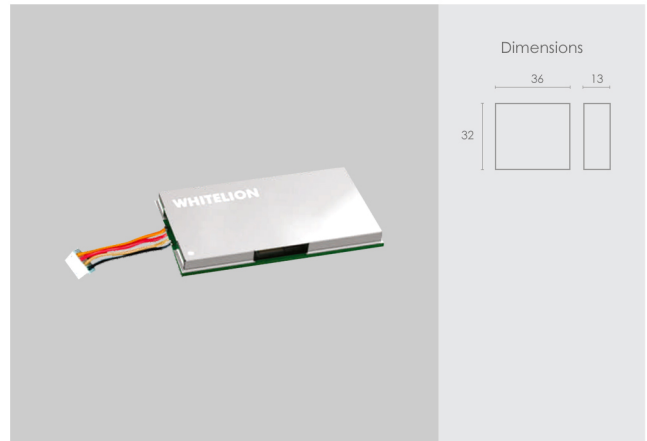

Available in 

ACCESSORIES

High Load

MRP : 790/-

Appliances upto 16A

Inductive Load **450W** Capacitive Load **1000W** Resistive Load **4500W**

Regular Wiring

WiFi Chip