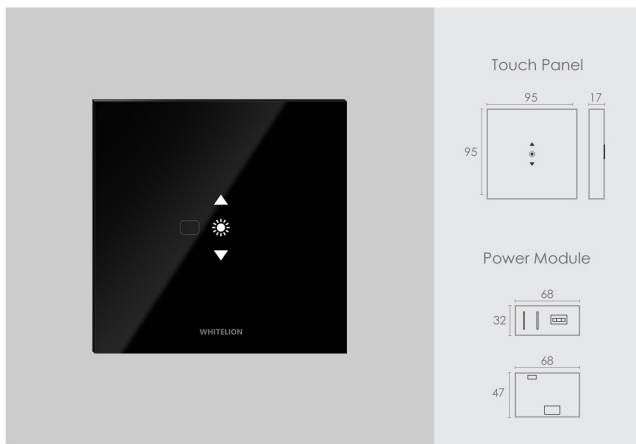

2SDC

MRP : 5,490/-

Dimming CV type lights

Inductive Load - Capacitive Load **120W** Resistive Load -

Special Wiring