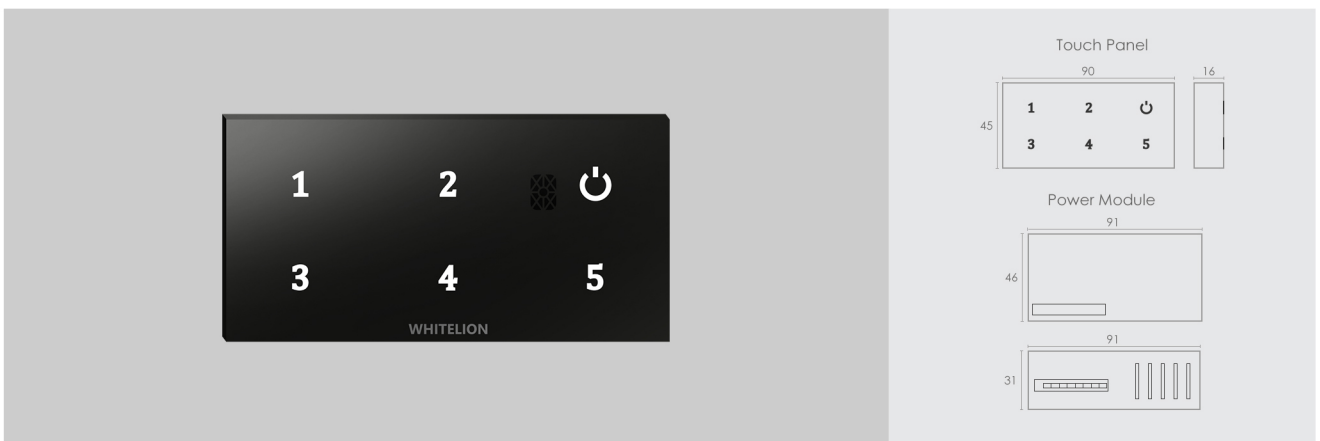

4M

MRP : 4,100/-

Inductive Load **100W** Capacitive Load **400W** Resistive Load **1000W**

Lights & other
appliances

Regular Wiring

All prices are same for both black and white colors.

Available in