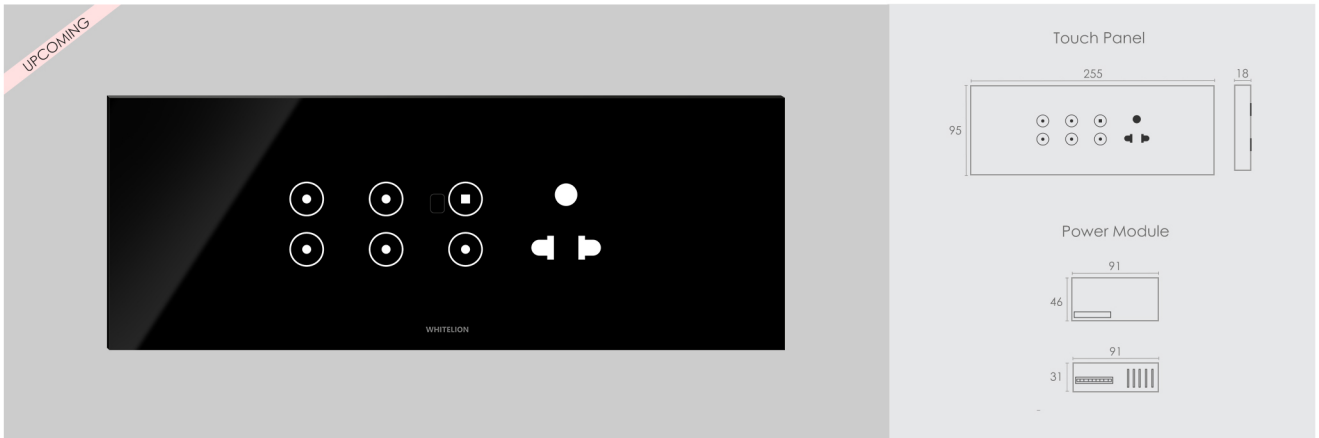

6FP

MRP : 8,500/-

Inductive Load **100W** Capacitive Load **400W** Resistive Load **1000W**

Light, other appliances and plug application

Regular Wiring

6MP

MRP : 7,960/-

Inductive Load **100W** Capacitive Load **400W** Resistive Load **1000W**