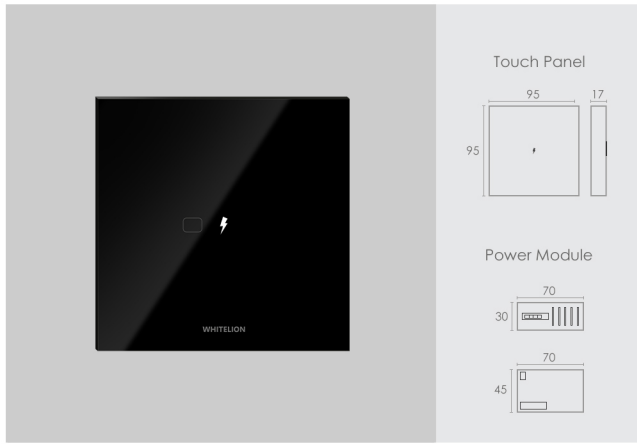

Lights & other appliances

Regular Wiring

All prices are same for both black and white colors.

Available in

QUARTZ switches

2A

MRP : 3,650/-

Inductive Load **300W** Capacitive Load **700W** Resistive Load **3000W**