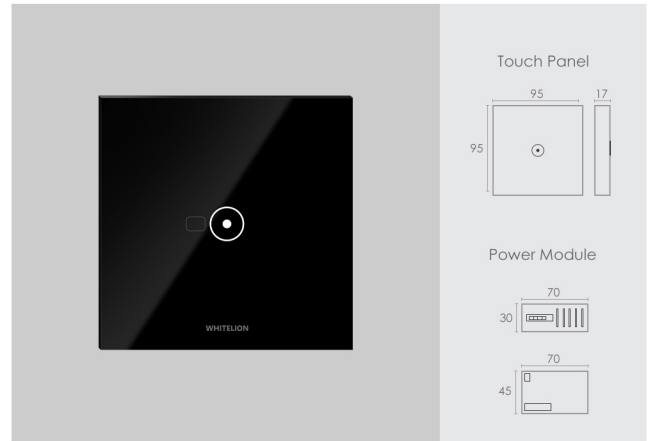

2I

MRP : 2,990/-

Inductive Load **100W**   Capacitive Load **400W**   Resistive Load **1000W**

Lights & other appliances

Regular Wiring