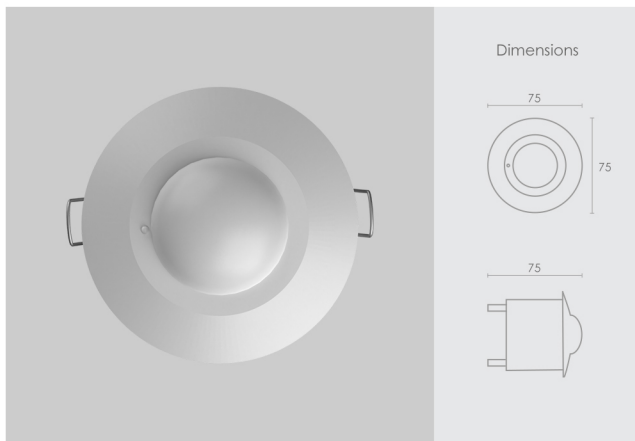

MW.C.101

MRP : 2,340/-

Switchless (Motion Detected) control

Inductive Load **50W**   Capacitive Load **250W**   Resistive Load **500W**