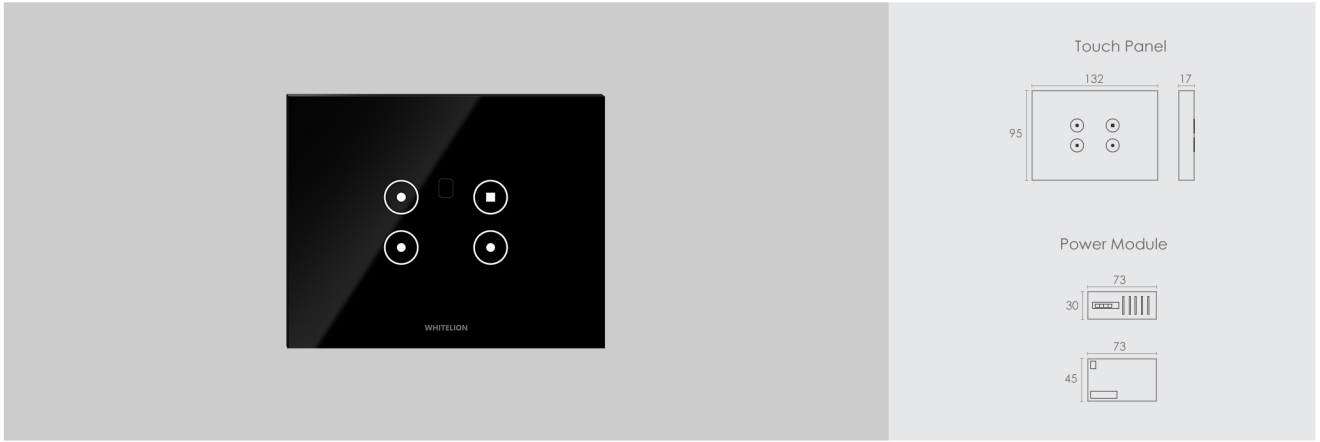

Curtain open/close

Inductive Load **100W** Capacitive Load **400W** Resistive Load **1000W**

Special Wiring

All prices are same for both black and white colors.

Available in

QUARTZ switches

3M

MRP : 4,750/-