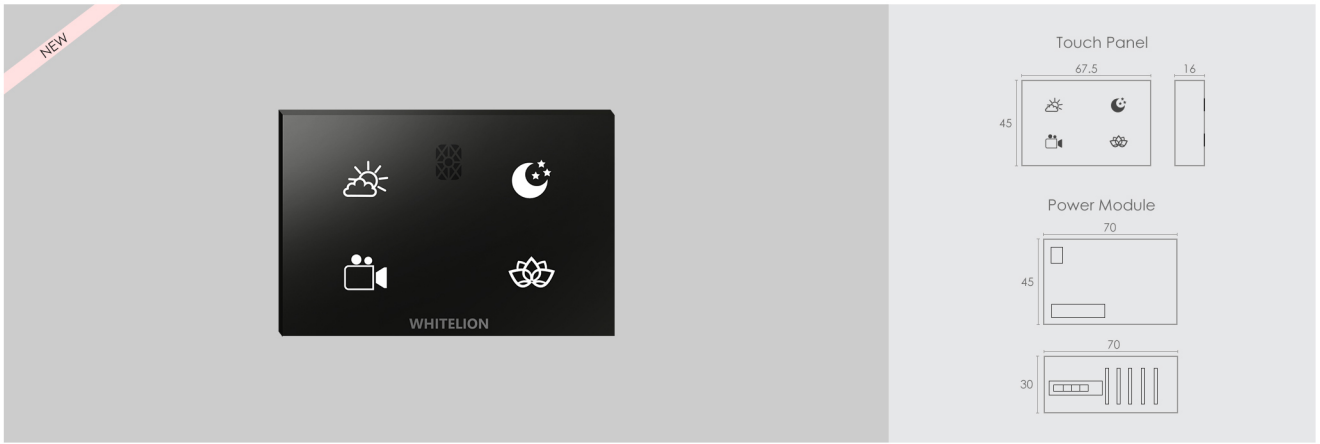

Resistive Load
1000W

Regular Wiring

All prices are same for both black and white colors.

Available in

POSH switches

3SC

MRP : 5,440/-

Inductive Load - Capacitive Load - Resistive Load -