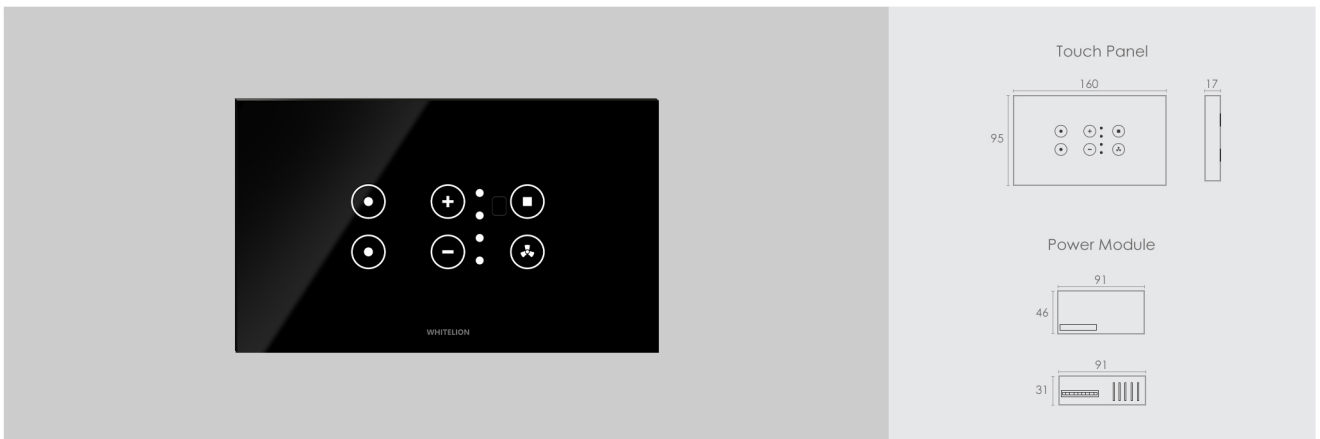

4F

MRP : 6,350/-

Inductive Load
100W

Capacitive Load
4000W

Resistive Load
1000W

Light & other appliances

Regular Wiring

All prices are same for both black and white colors.

Available in