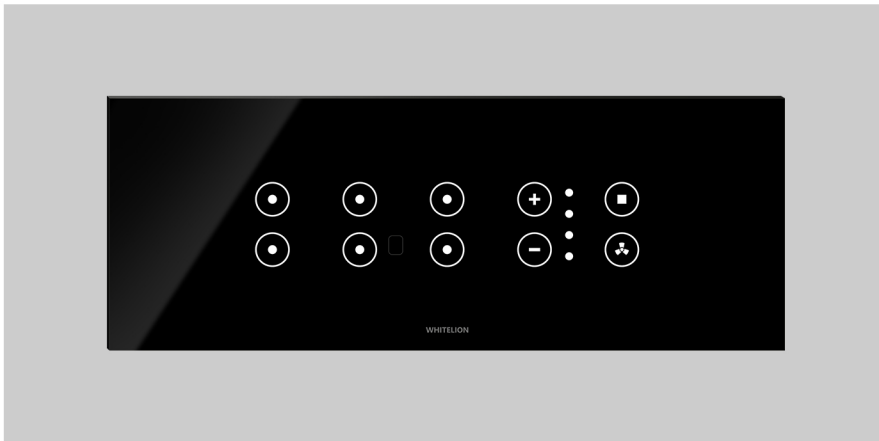

QUARTZ switches