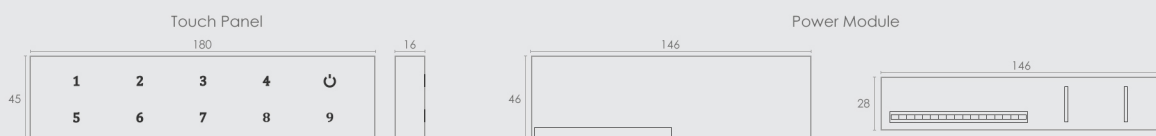

8M

Inductive Load
100W

Capacitive Load
400W

Resistive Load
1000W

MRP : 6,100/-

Lights & other appliances

Regular Wiring

All prices are same for both black and white colors.

Available in