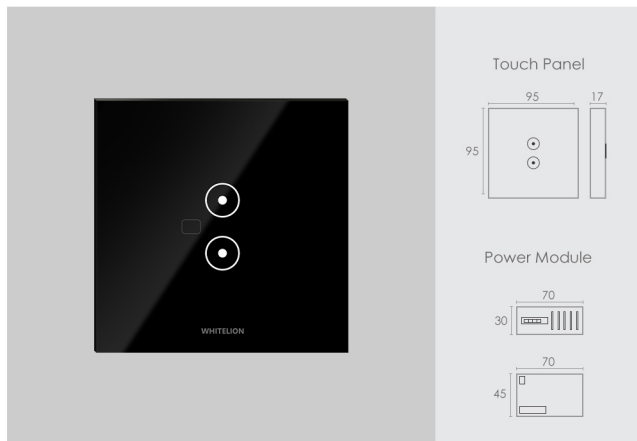

2M

MRP : 3,990/-

Inductive Load **100W**   Capacitive Load **400W**   Resistive Load **1000W**

Lights & other appliances

Regular Wiring