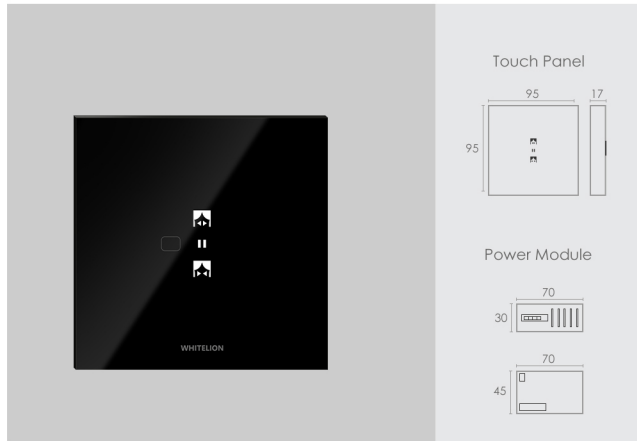

Appliances upto 16A

Regular Wiring

2B

MRP : 2,890/-

Inductive Load **100W** Capacitive Load **400W** Resistive Load **1000W**

Bell Switches

Regular Wiring

2C