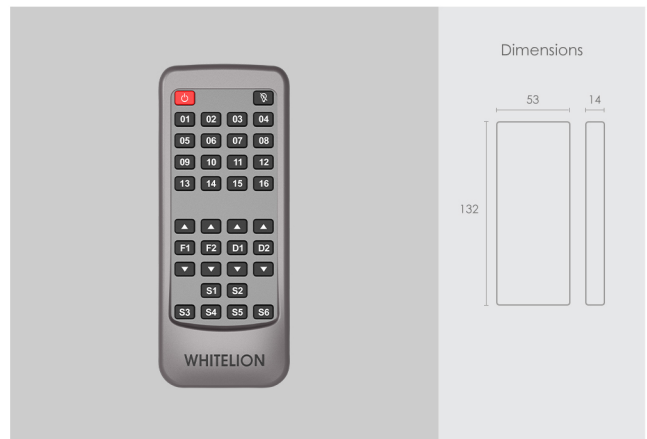

MW.S.102

MRP : 2,240/-

Switchless (Motion Detected) control

Inductive Load **50W** Capacitive Load **250W** Resistive Load **500W**

PIR.C.101

MRP : 2,040/-

Switchless (Motion Detected) control

Inductive Load **50W** Capacitive Load **250W** Resistive Load -