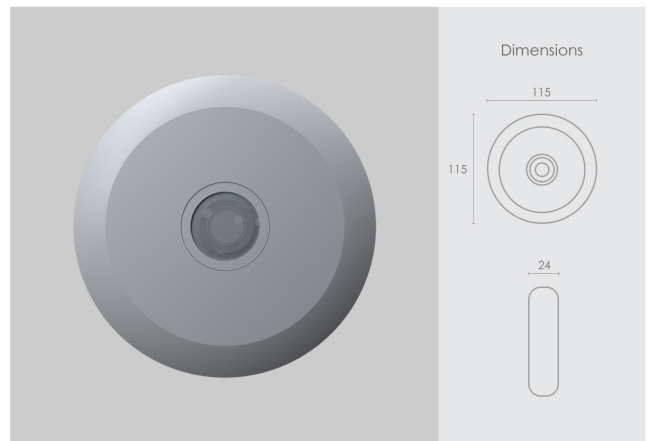

MRP : 2,160/-

Control via Mobile App, Voice (Alexa etc)

Inductive Load - Capacitive Load - Resistive Load -

MW.C.101

MRP : 2,340/-

Switchless (Motion Detected) control

Inductive Load **50W** Capacitive Load **250W** Resistive Load **500W**