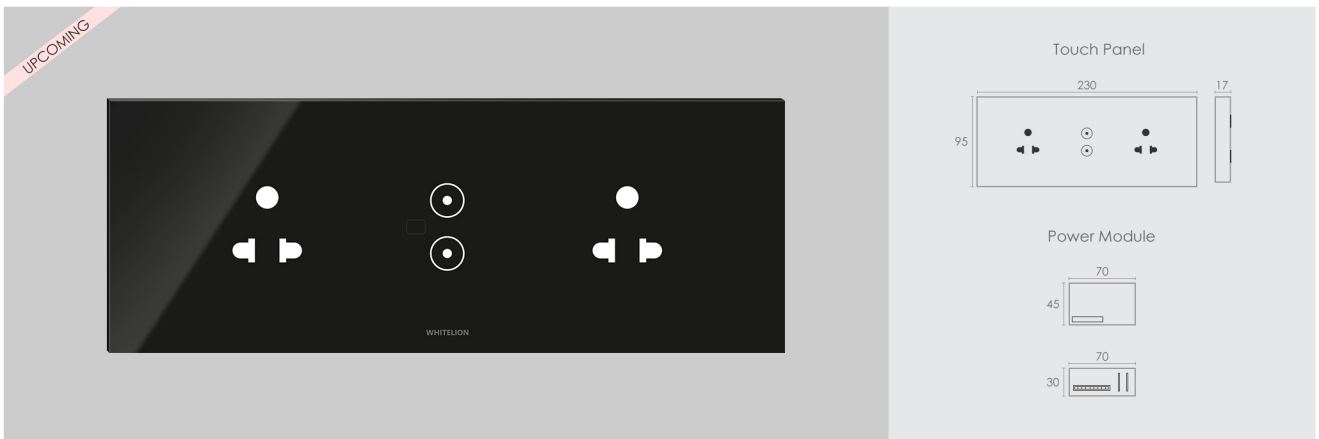

6MP2

MRP : 7,990/-

Inductive Load **100W**   Capacitive Load **400W**   Resistive Load **1000W**

Light, other appliances and plug application

Regular Wiring

All prices are same for both black and white colors.

Available in