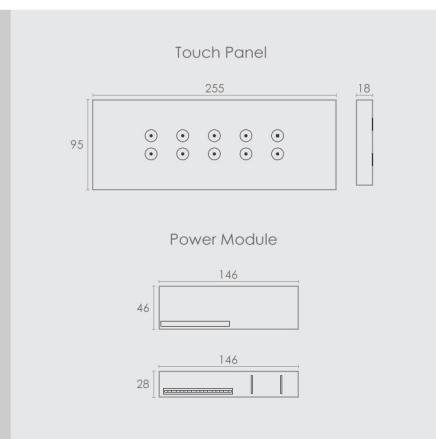

8F2

MRP : 10,690/-

Inductive Load
100W

Capacitive Load
400W

Resistive Load
1000W

Lights & other
appliances

Regular Wiring