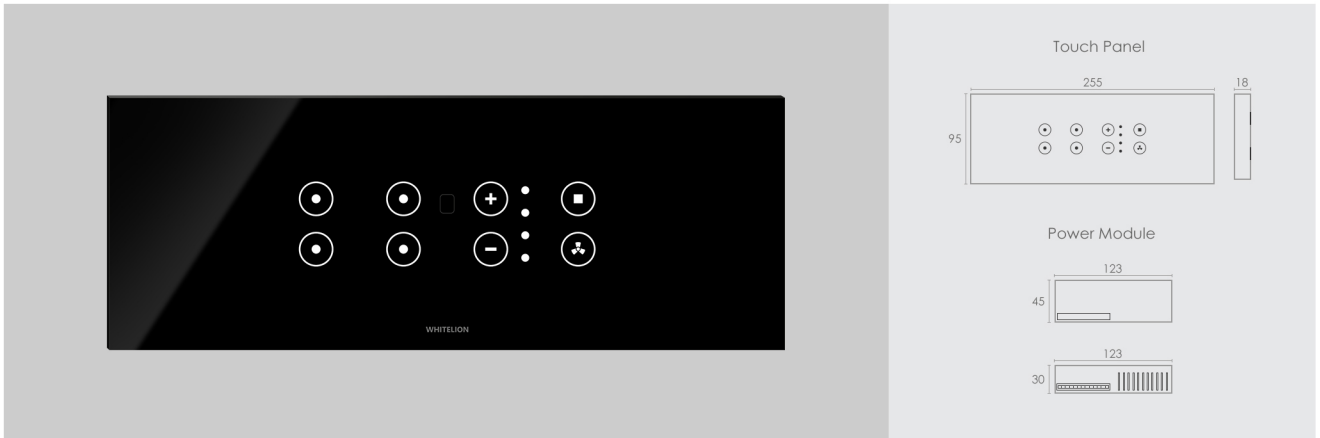

4MP

MRP : 6,080/-

Inductive Load
100W

Capacitive Load
400W

Resistive Load
1000W

Light, other appliances
and plug application

Regular Wiring

6F