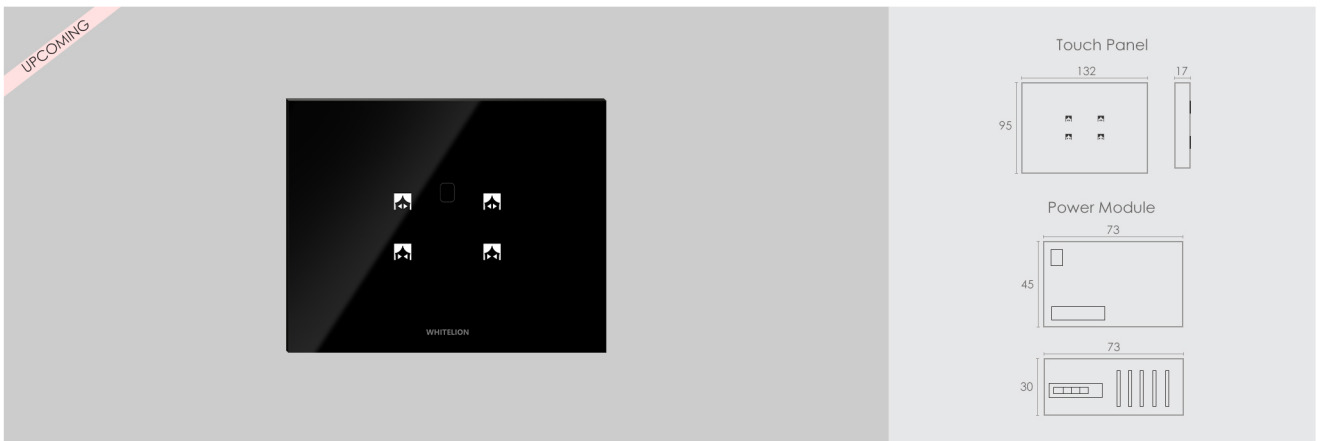

3C

MRP : 6,180/-

Curtain open/close

Inductive Load **100W** Capacitive Load **400W** Resistive Load **1000W**

Special Wiring

All prices are same for both black and white colors.

Available in