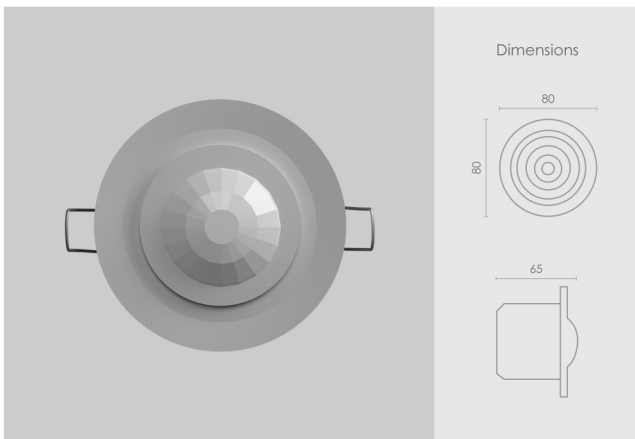

MW.S.102

MRP : 2,240/-

Switchless (Motion Detected) control

Inductive Load **50W**   Capacitive Load **250W**   Resistive Load **500W**

PIR.C.101

MRP : 2,040/-

Switchless (Motion Detected) control

Inductive Load **50W**   Capacitive Load **250W**   Resistive Load -