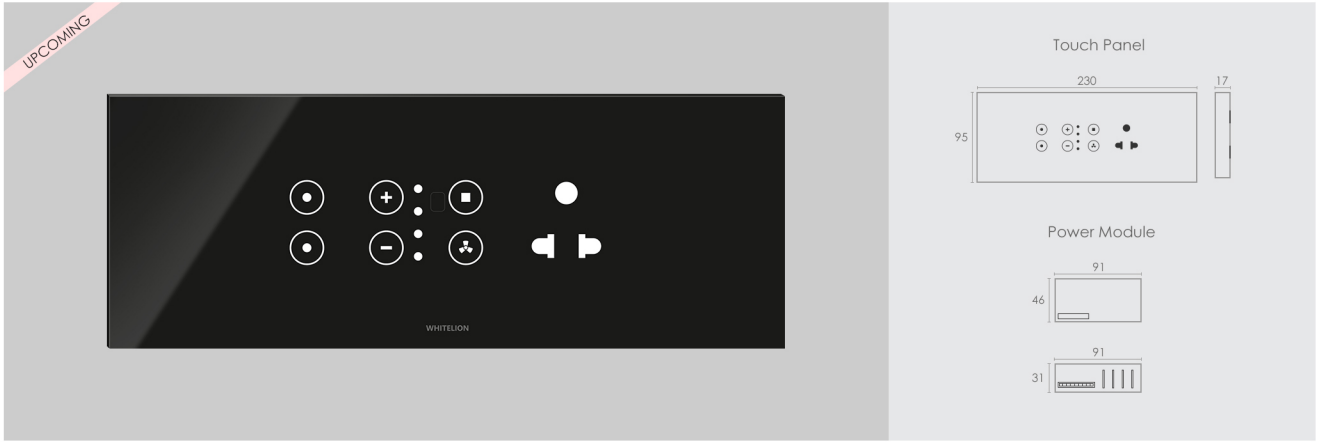

Inductive Load
100W

Capacitive Load
400W

Resistive Load
1000W

Light, other
appliances

Regular Wiring

All prices are same for both black and white colors.

Available in

QUARTZ switches