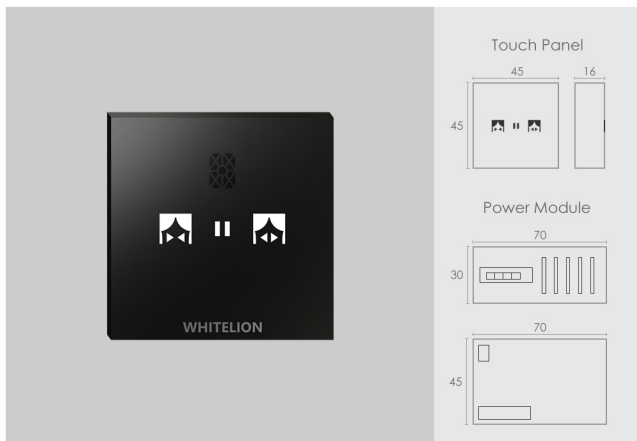

MRP : 1,850/-

Inductive Load
100W

Capacitive Load
400W

Resistive Load
1000W

Bell
Switches

Regular Wiring

2C

MRP : 2,550/-