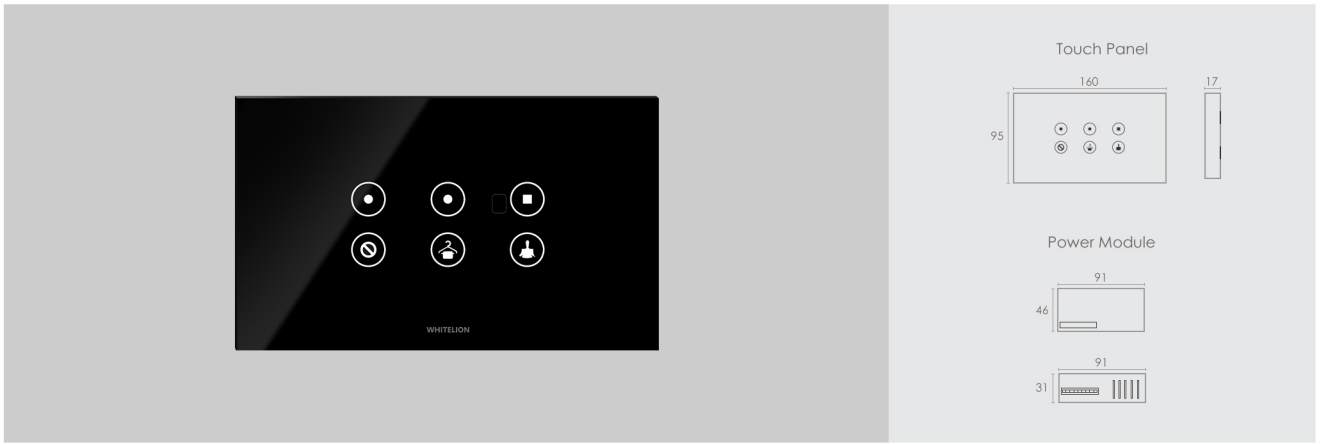

Resistive Load
1000W

Light & other appliances

Regular Wiring

All prices are same for both black and white colors.

Available in

QUARTZ switches

4HI

MRP : 5,850/-