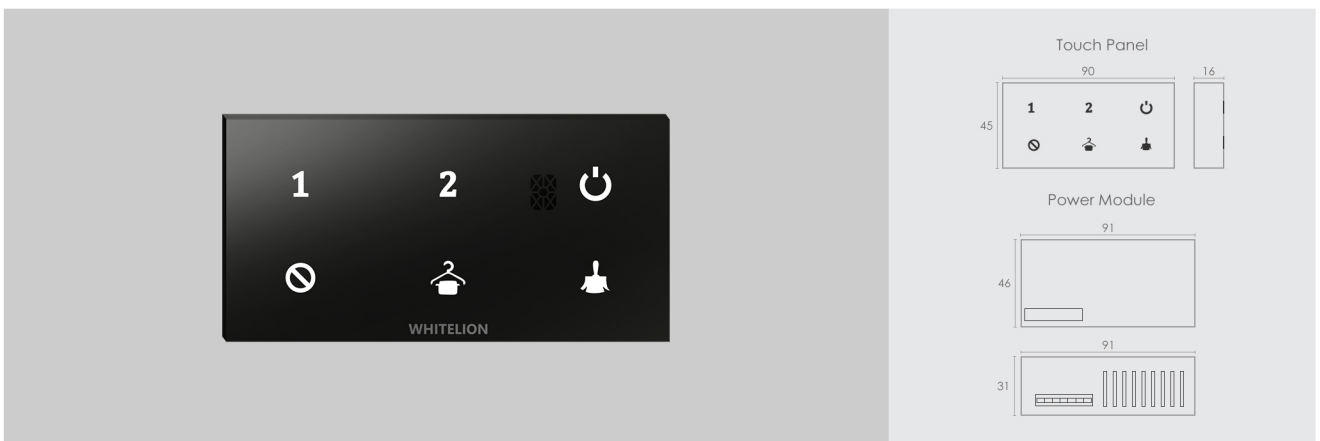

Mood lighting control

Regular Wiring

4F

MRP : 4,350/-

Inductive Load **100W** Capacitive Load **400W** Resistive Load **1000W**

Lights & other appliances

Regular Wiring

4HI