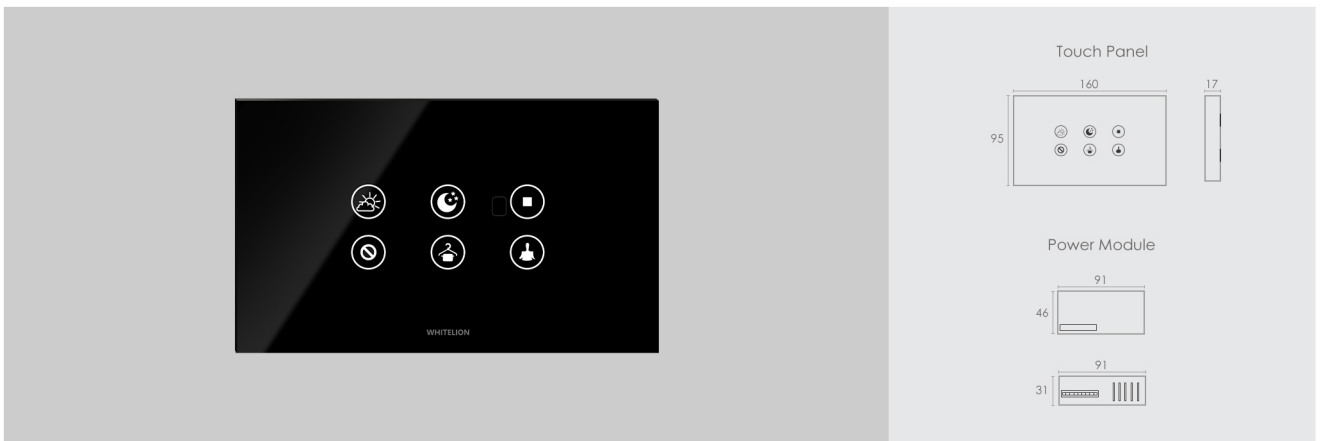

4HISC

MRP : 9,240/-

Inductive Load
-

Capacitive Load
-

Resistive Load
-

Mood Control
& Hospitality

Special Wiring

Hospitality