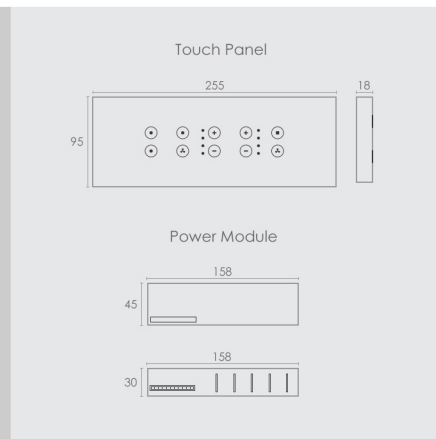

Lights & other
appliances

Regular Wiring

8F2

MRP : 10,690/-

Inductive Load
100W

Capacitive Load
400W

Resistive Load
1000W

Lights & other
appliances