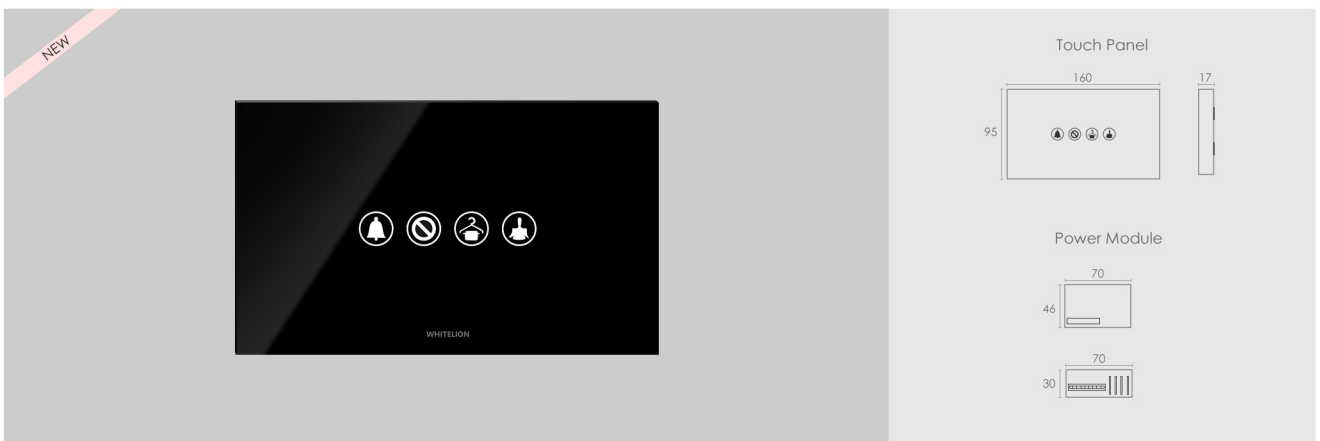

Inductive Load
-

Capacitive Load
-

Resistive Load
-

Mood Control
& Hospitality

Special Wiring

Hospitality

4HO

MRP : 6,180/-