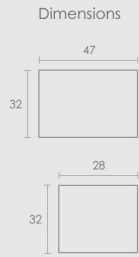

ACCESSORIES